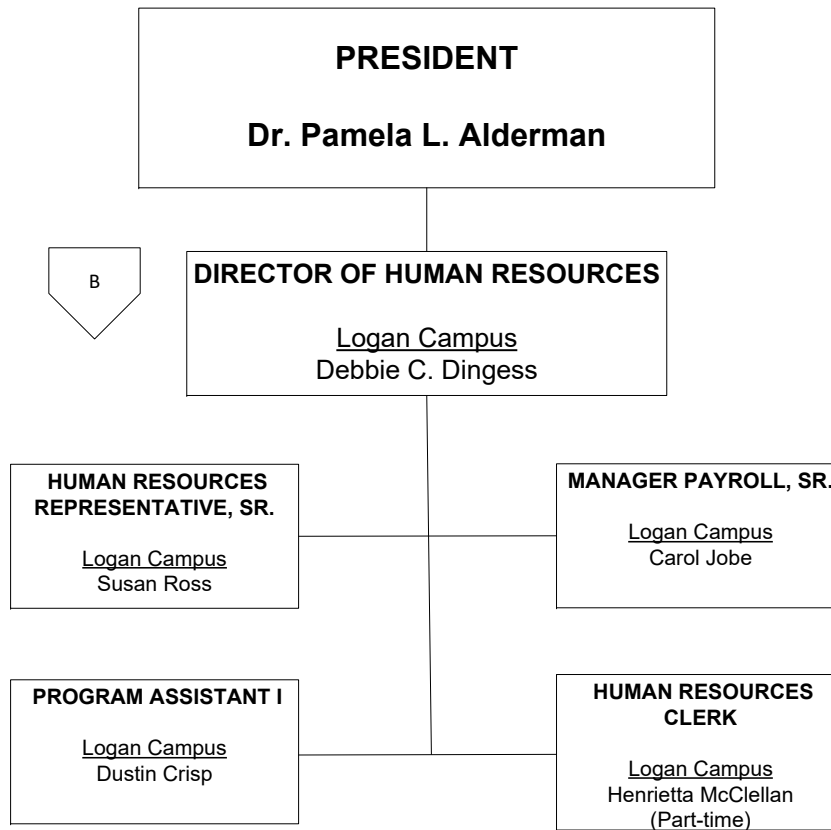

EFFECTIVE
02/15/2021

SOUTHERN WEST VIRGINIA COMMUNITY AND TECHNICAL COLLEGE

Organizational Chart

Dr. Pamela L. Alderman

OFFICE OF HUMAN RESOURCES

**SOUTHERN WEST VIRGINIA COMMUNITY AND TECHNICAL COLLEGE
ORGANIZATIONAL CHART
INDEX**

Legend : Direct Reporting Line _____
 Coordinating Line - - - - -

PRESIDENT
Dr. Pamela L. Alderman

Legend : Direct Reporting Line _____
Coordinating Line - - - - -

D

CHIEF INFORMATION OFFICER
Logan Campus
Thomas Cook