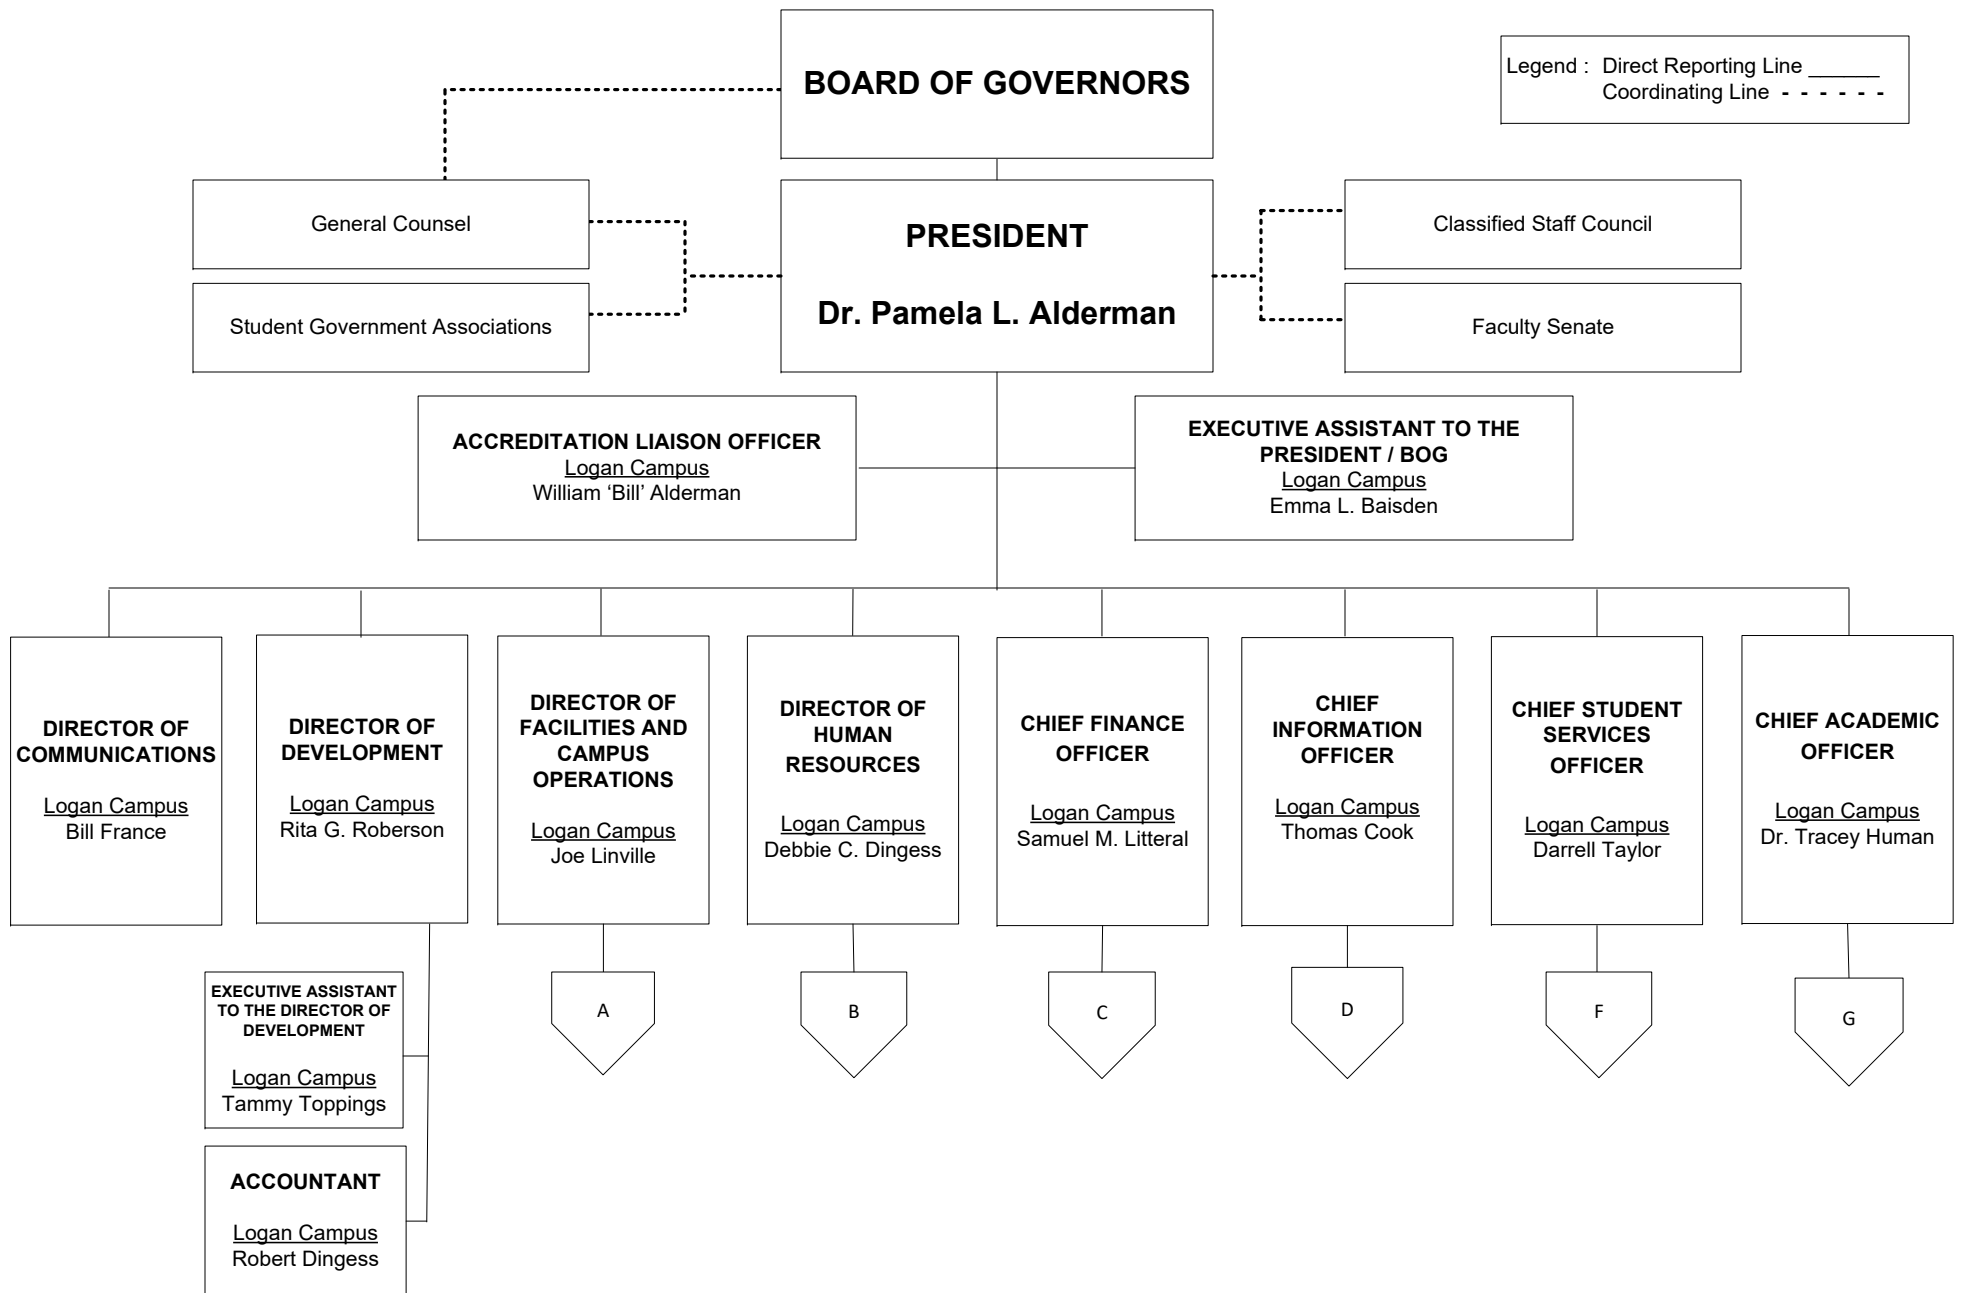

EFFECTIVE
02/15/2021

SOUTHERN WEST VIRGINIA COMMUNITY AND TECHNICAL COLLEGE

Organizational Chart

Dr. Pamela L. Alderman

OFFICE OF HUMAN RESOURCES

**SOUTHERN WEST VIRGINIA COMMUNITY AND TECHNICAL COLLEGE
ORGANIZATIONAL CHART
INDEX**

Legend : Direct Reporting Line _____
 Coordinating Line - - - - -

PRESIDENT
Dr. Pamela L. Alderman

Legend : Direct Reporting Line _____
Coordinating Line - - - - -

D

CHIEF INFORMATION OFFICER
Logan Campus
Thomas Cook