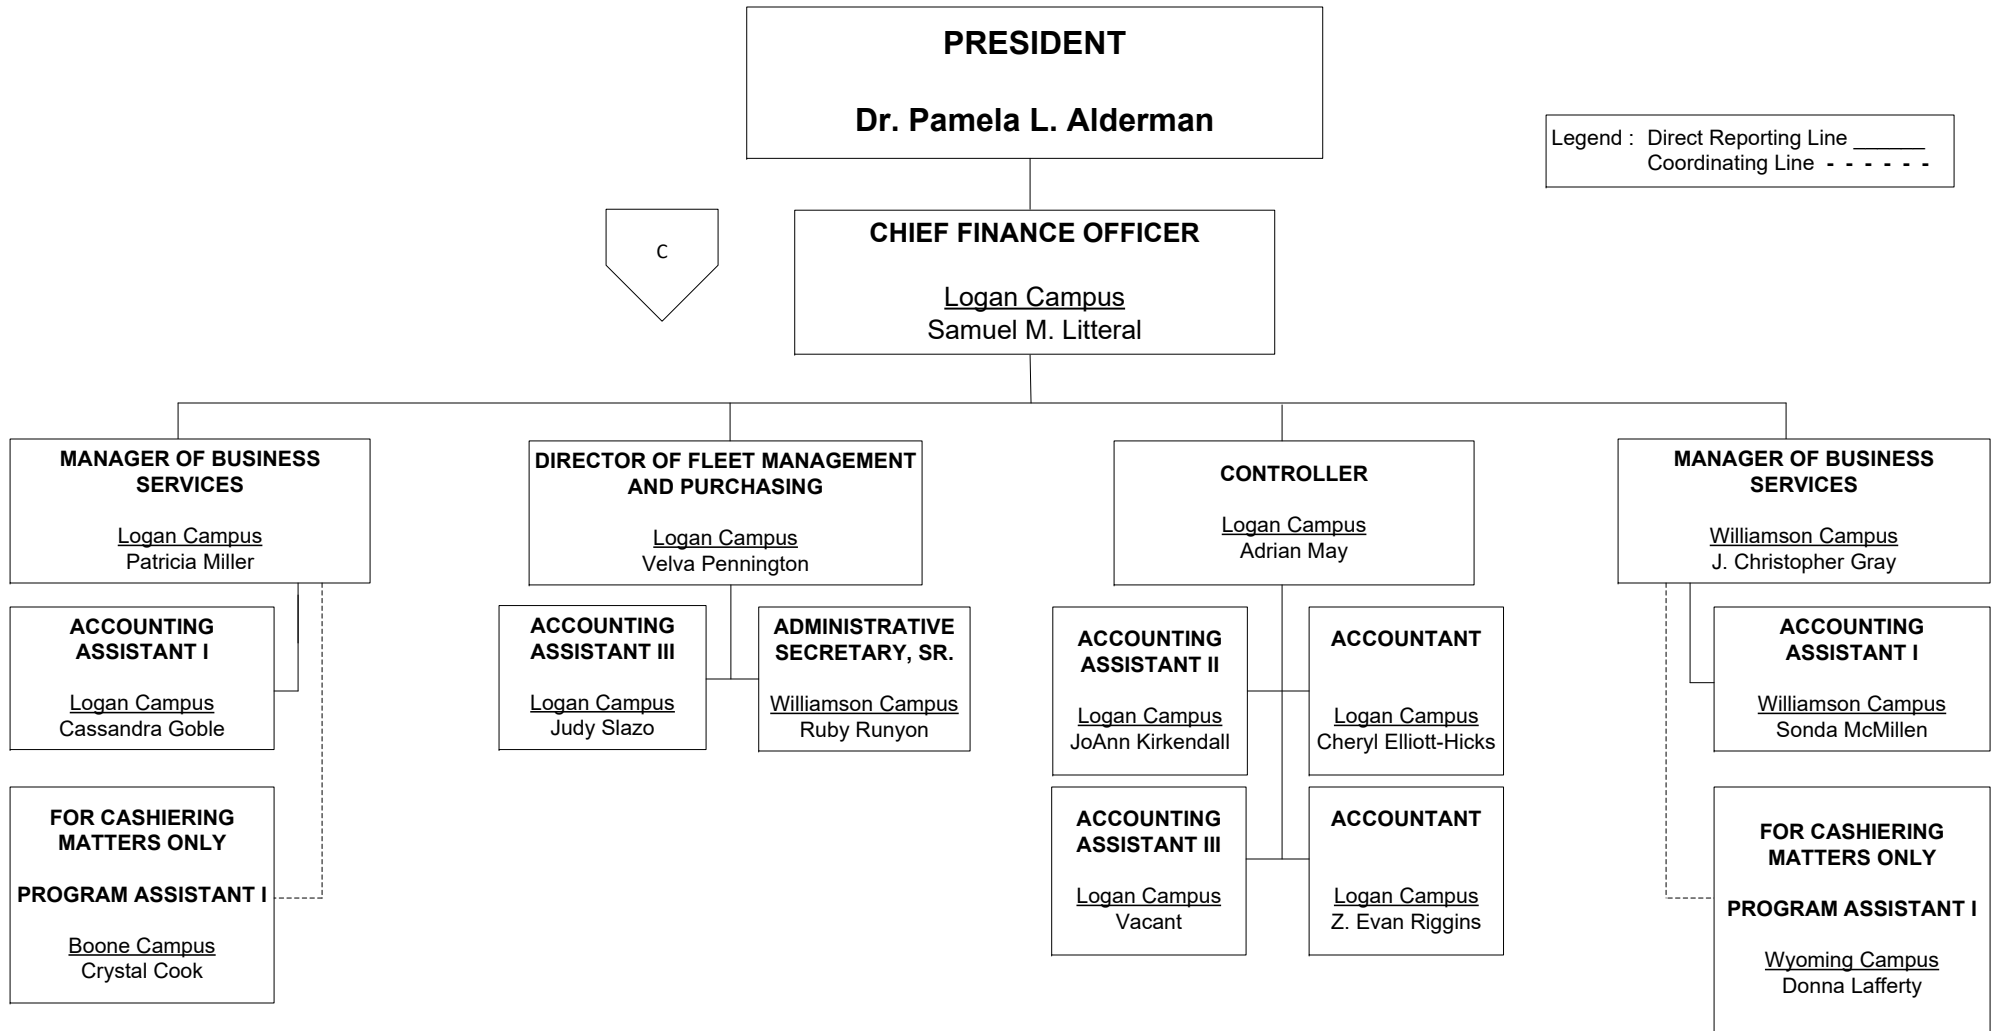

EFFECTIVE
02/15/2021

SOUTHERN WEST VIRGINIA COMMUNITY AND TECHNICAL COLLEGE

Organizational Chart

Dr. Pamela L. Alderman

OFFICE OF HUMAN RESOURCES

**SOUTHERN WEST VIRGINIA COMMUNITY AND TECHNICAL COLLEGE
ORGANIZATIONAL CHART
INDEX**

Legend : Direct Reporting Line _____
 Coordinating Line - - - - -

PRESIDENT
Dr. Pamela L. Alderman

Legend : Direct Reporting Line _____
Coordinating Line - - - - -

D

CHIEF INFORMATION OFFICER
Logan Campus
Thomas Cook