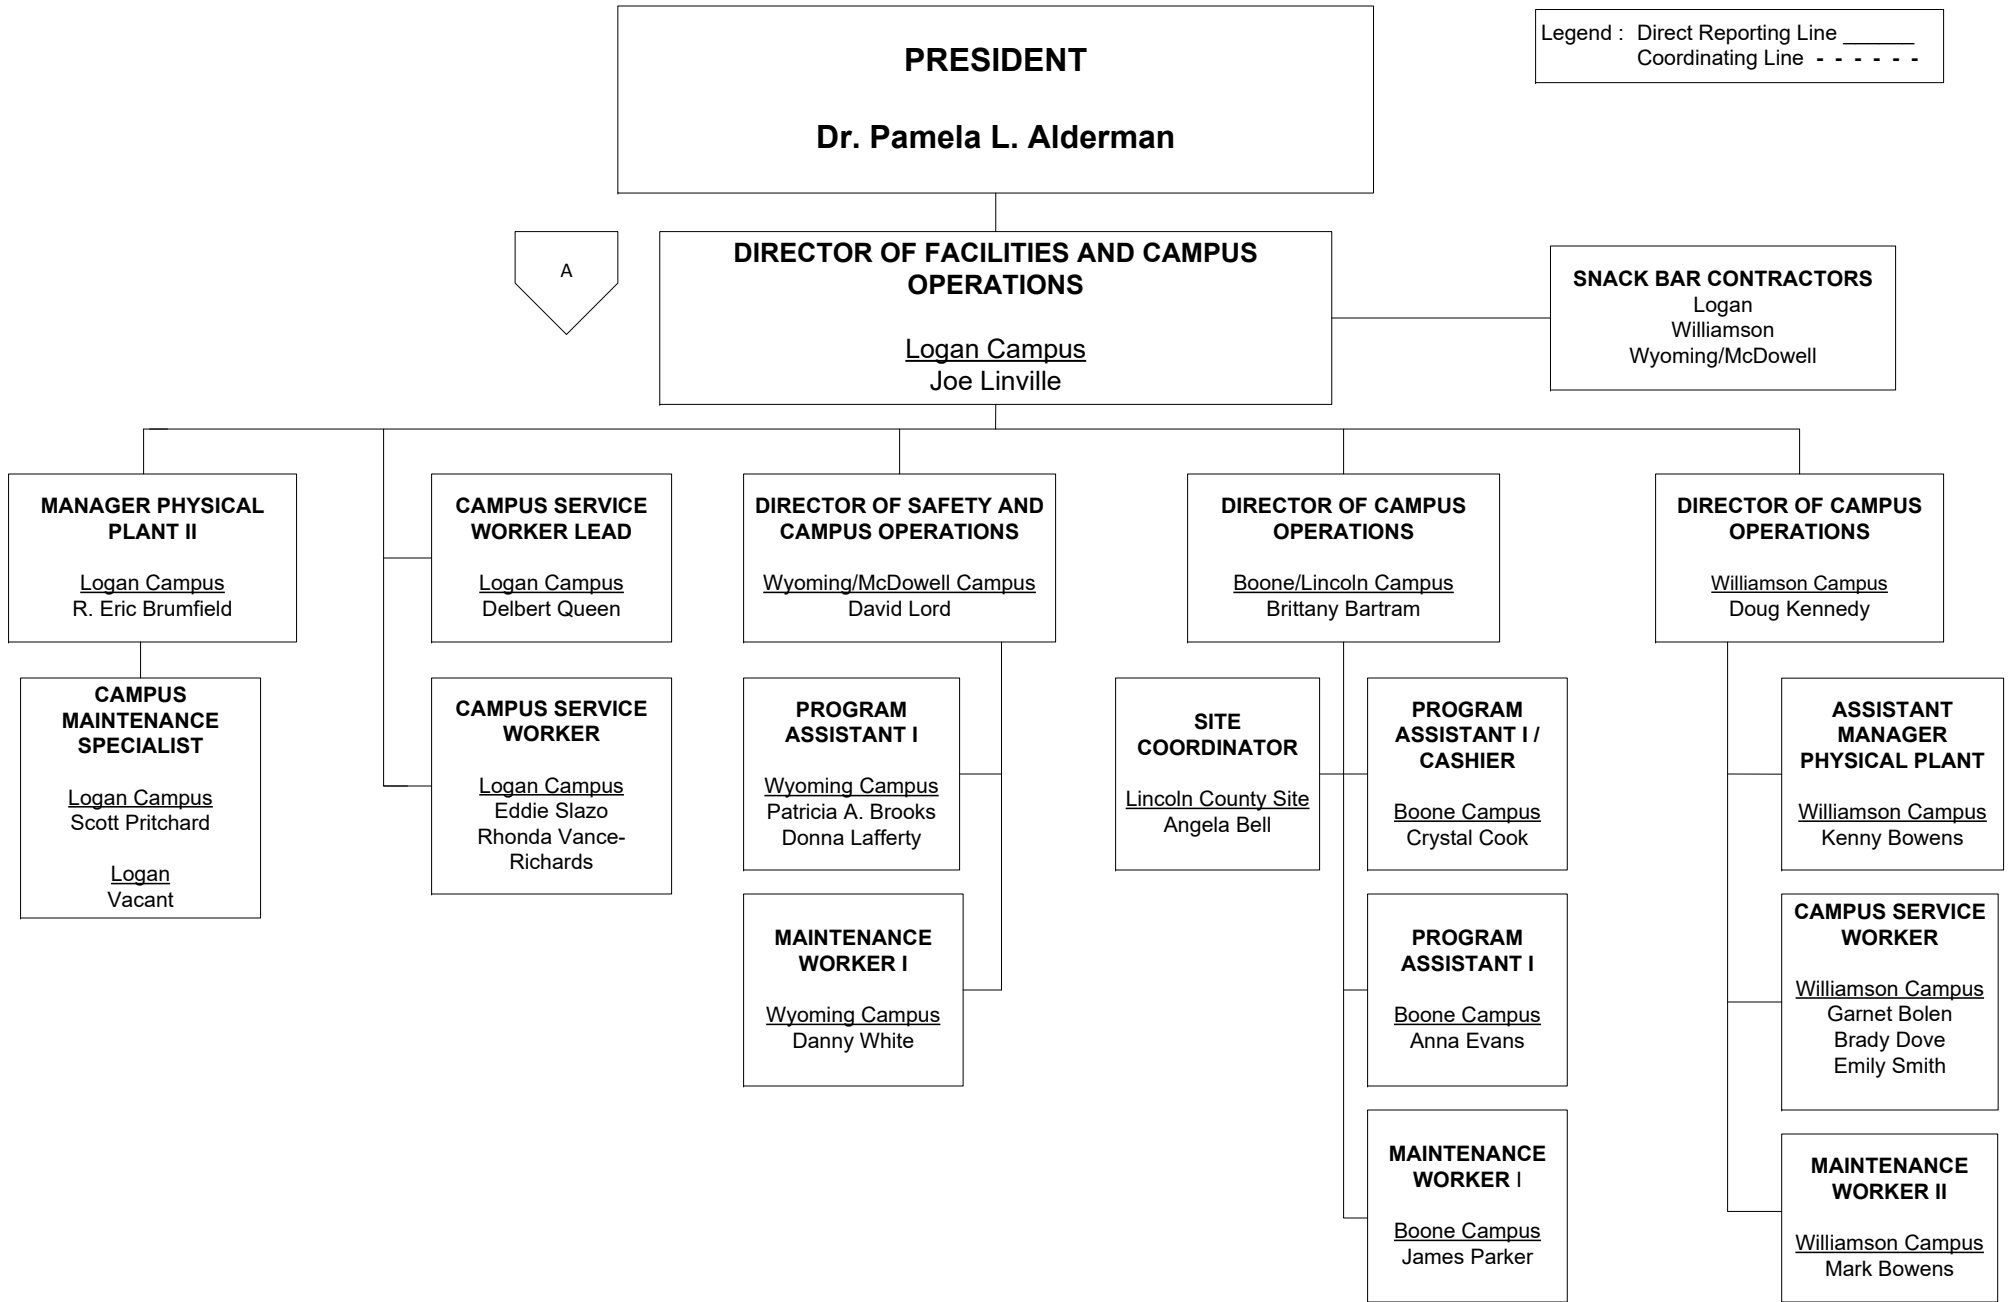

EFFECTIVE
02/15/2021

SOUTHERN WEST VIRGINIA COMMUNITY AND TECHNICAL COLLEGE

Organizational Chart

Dr. Pamela L. Alderman

OFFICE OF HUMAN RESOURCES

**SOUTHERN WEST VIRGINIA COMMUNITY AND TECHNICAL COLLEGE
ORGANIZATIONAL CHART
INDEX**

Legend : Direct Reporting Line _____
 Coordinating Line - - - - -

PRESIDENT
Dr. Pamela L. Alderman

Legend : Direct Reporting Line _____
Coordinating Line - - - - -

D

CHIEF INFORMATION OFFICER
Logan Campus
Thomas Cook